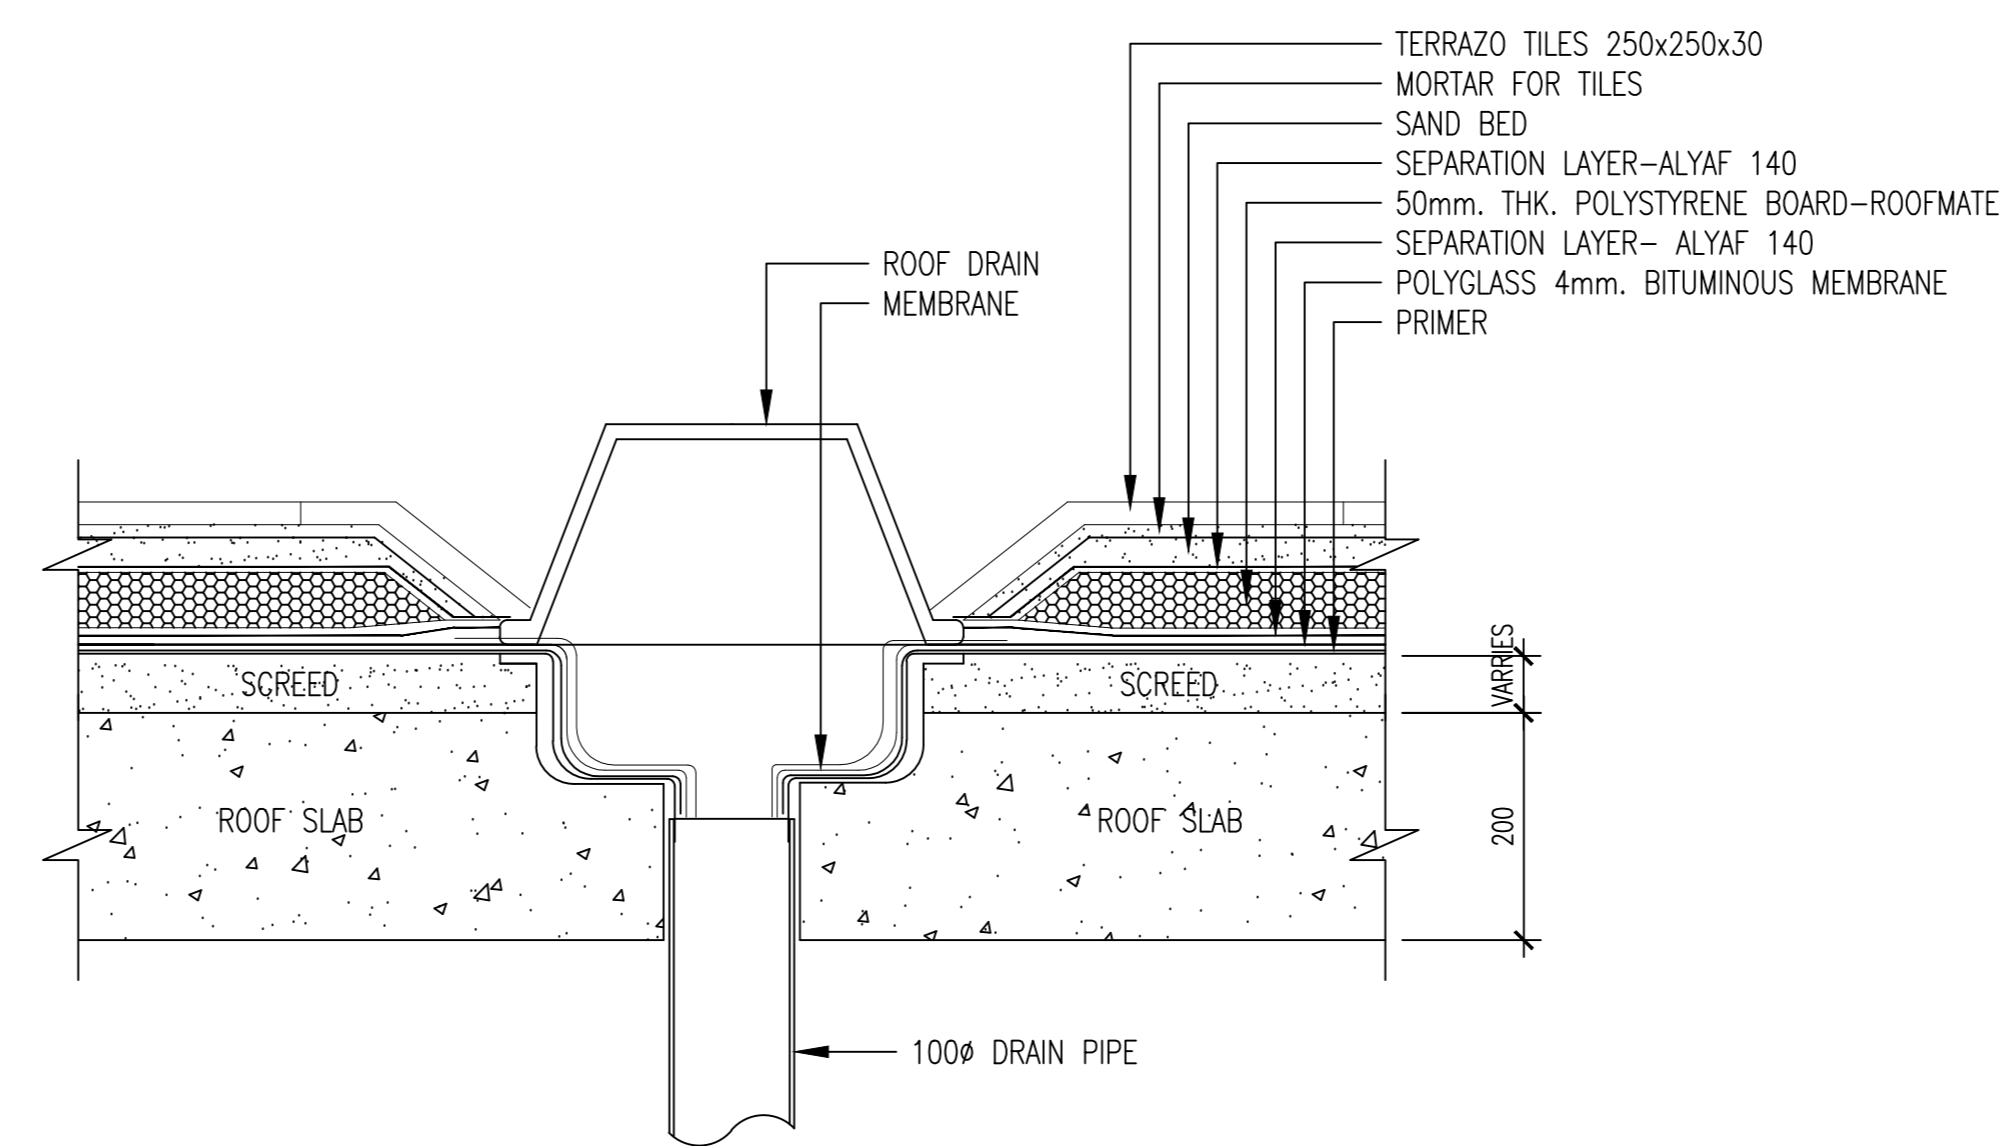

**1 ADMIN. OFFICE BLDG. GROUND FLOOR PLAN**

AD-A-01 SCALE: 1:100

**3 ADMIN. OFFICE BLDG. ROOF LAYOUT**

AD-A-01 SCALE: 1:100

**2 ADMIN. OFFICE BLDG. FURNITURE LAYOUT**

AD-A-01 SCALE: 1:100

**A ROOF DRAIN DETAIL**

AD-A-01 SCALE: 1:10

**DOORS SCHEDULE**

DOOR TYPE	DESCRIPTION	MASONRY OPENING (WIDTH/HEIGHT) m	REMARKS
D-1A	DOUBLE LEAF, SIDE HINGED TYPE, DOUBLE LEAVES, 8mm THICK TEMPERED TINTED GLASS IN ANODIZED ALUMINUM FRAME	1.60x2.20	WITH LATCH SET LOCK SET & ONE WAY CONCEALED DOOR CLOSER
D-2	SINGLE LEAF, SIDE HINGED TYPE, SOLID HARDWOOD PANEL DOOR IN HARDWOOD FRAME	1.00x2.20	WITH LOCK SET
D-3	SINGLE LEAF, SIDE HINGED FLUSH TYPE, HOLLOW CORE ON HARDWOOD FRAME WITH LOUVERS	0.80x2.20	WITH LOCK SET
D-4	SINGLE LEAF, SIDE HINGED ALUMINUM SHEET PANEL TYPE IN METAL FRAME	0.70x2.20	WITH LATCH SET
D-5	SINGLE LEAF, SIDE HINGED TYPE, SOLID HARDWOOD PANEL DOOR IN HARDWOOD FRAME	1.00x2.20	WITH PANIC DEVICE