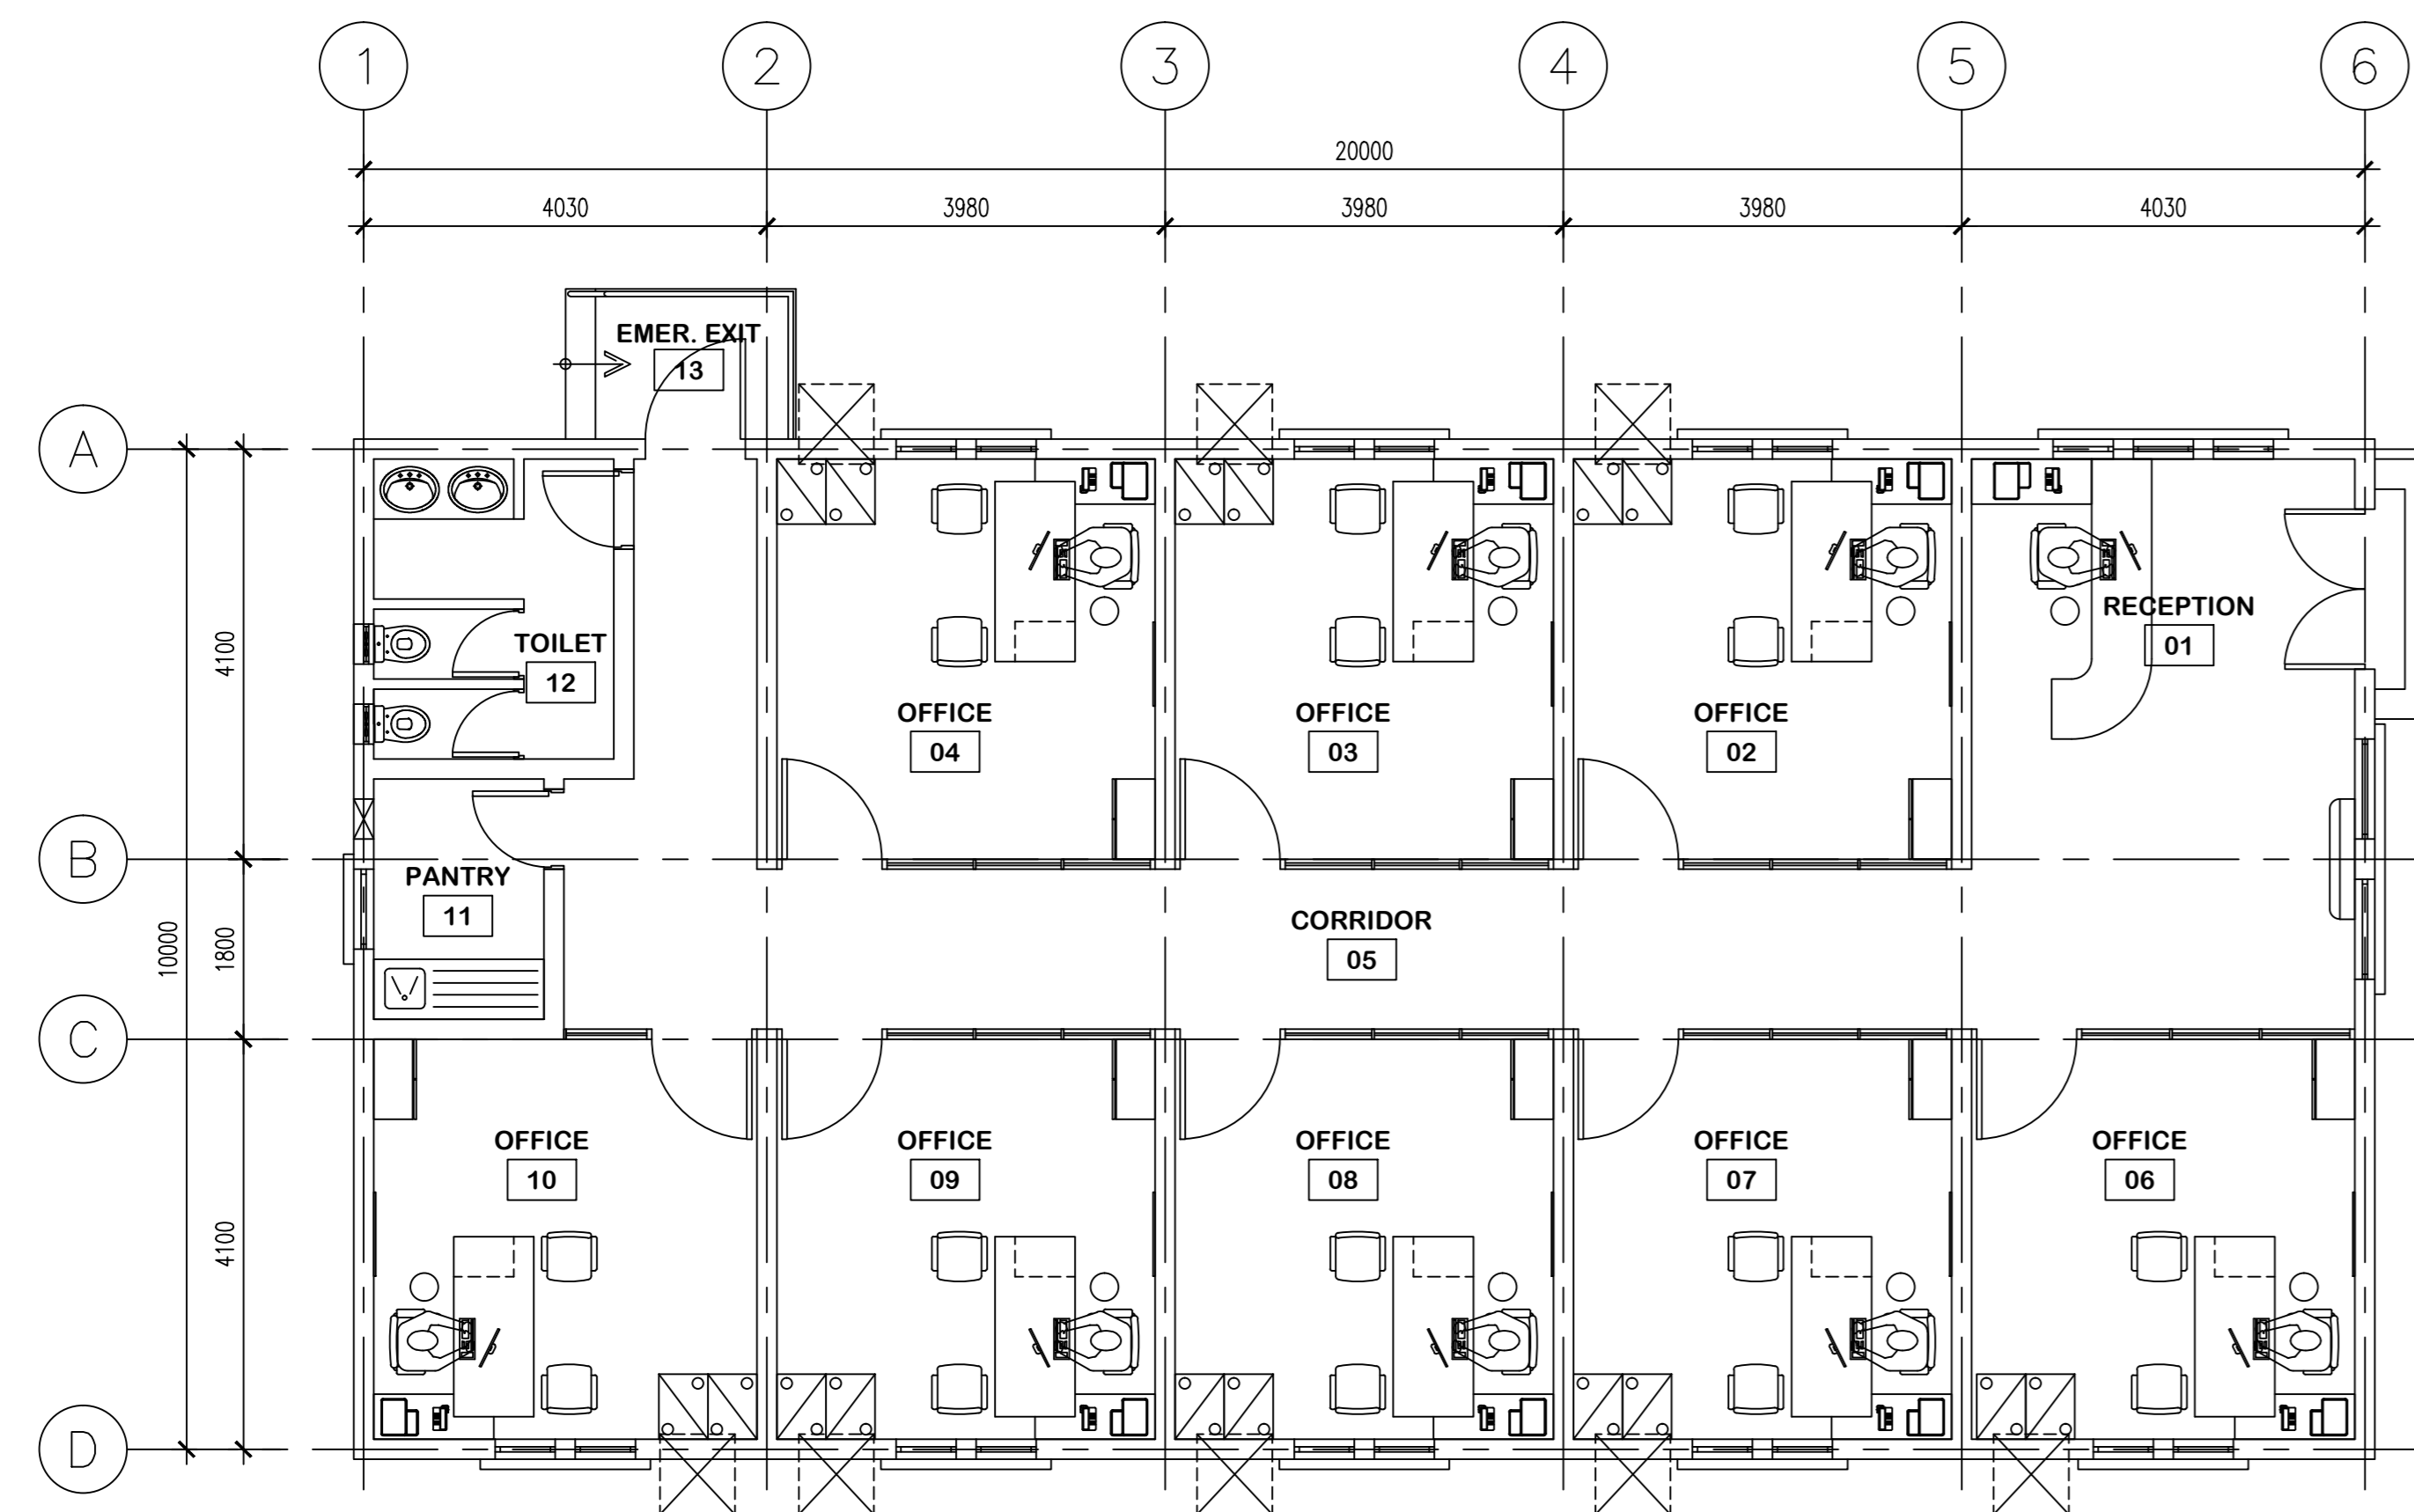

**1 ADMIN. OFFICE BLDG. GROUND FLOOR PLAN**

AD-A-01 SCALE: 1:100

**3 ADMIN. OFFICE BLDG. ROOF LAYOUT**

AD-A-01 SCALE: 1:100

**2 ADMIN. OFFICE BLDG. FURNITURE LAYOUT**

AD-A-01 SCALE: 1:100

**A ROOF DRAIN DETAIL**

AD-A-01 SCALE: 1:10

**DOORS SCHEDULE**

DOOR TYPE	DESCRIPTION	MASONRY OPENING (WIDTH/HEIGHT) m	REMARKS
D-1A	DOUBLE LEAF, SIDE HINGED TYPE, DOUBLE LEAVES, 8mm THICK TEMPERED TINTED GLASS IN ANODIZED ALUMINUM FRAME	1.60x2.20	WITH LATCH SET LOCK SET & ONE WAY CONCEALED DOOR CLOSER
D-2	SINGLE LEAF, SIDE HINGED TYPE, SOLID HARDWOOD PANEL DOOR IN HARDWOOD FRAME	1.00x2.20	WITH LOCK SET
D-3	SINGLE LEAF, SIDE HINGED FLUSH TYPE, HOLLOW CORE ON HARDWOOD FRAME WITH LOUVERS	0.80x2.20	WITH LOCK SET
D-4	SINGLE LEAF, SIDE HINGED ALUMINUM SHEET PANEL TYPE IN METAL FRAME	0.70x2.20	WITH LATCH SET
D-5	SINGLE LEAF, SIDE HINGED TYPE, SOLID HARDWOOD PANEL DOOR IN HARDWOOD FRAME	1.00x2.20	WITH PANIC DEVICE

**WINDOWS SCHEDULE**

WINDOW TYPE	DESCRIPTION	MASONRY OPENING (WIDTH/HEIGHT) m	SILL HEIGHT (m)	REMARKS
W-1	BOOTOM PANE FIXED, TOP PANE OPENABLE TOP HUNG W/ 6mm THICK GLASS, SINGLE GALZED IN ANODIZED ALUMINUM FRAME	1.00x1.50	0.70	WITH LATCH
W-4	FIXED TYPE 6mm THICK TINTED GLASS IN FIXED ANODIZED ALUMINUM FRAME	0.40x0.60	1.60	WITH EXHAUST FAN
W-5	FIXED TYPE 6mm THICK TINTED SINGLE GLAZED IN ANODIZED ALUMINUM FRAME	0.80x0.40	1.80	-
W-6	BOOTOM PANE FIXED, TOP PANE OPENABLE TOP HUNG W/ 6mm THICK GLASS, SINGLE GALZED IN ANODIZED ALUMINUM FRAME	0.60x1.50	0.70	WITH LATCH