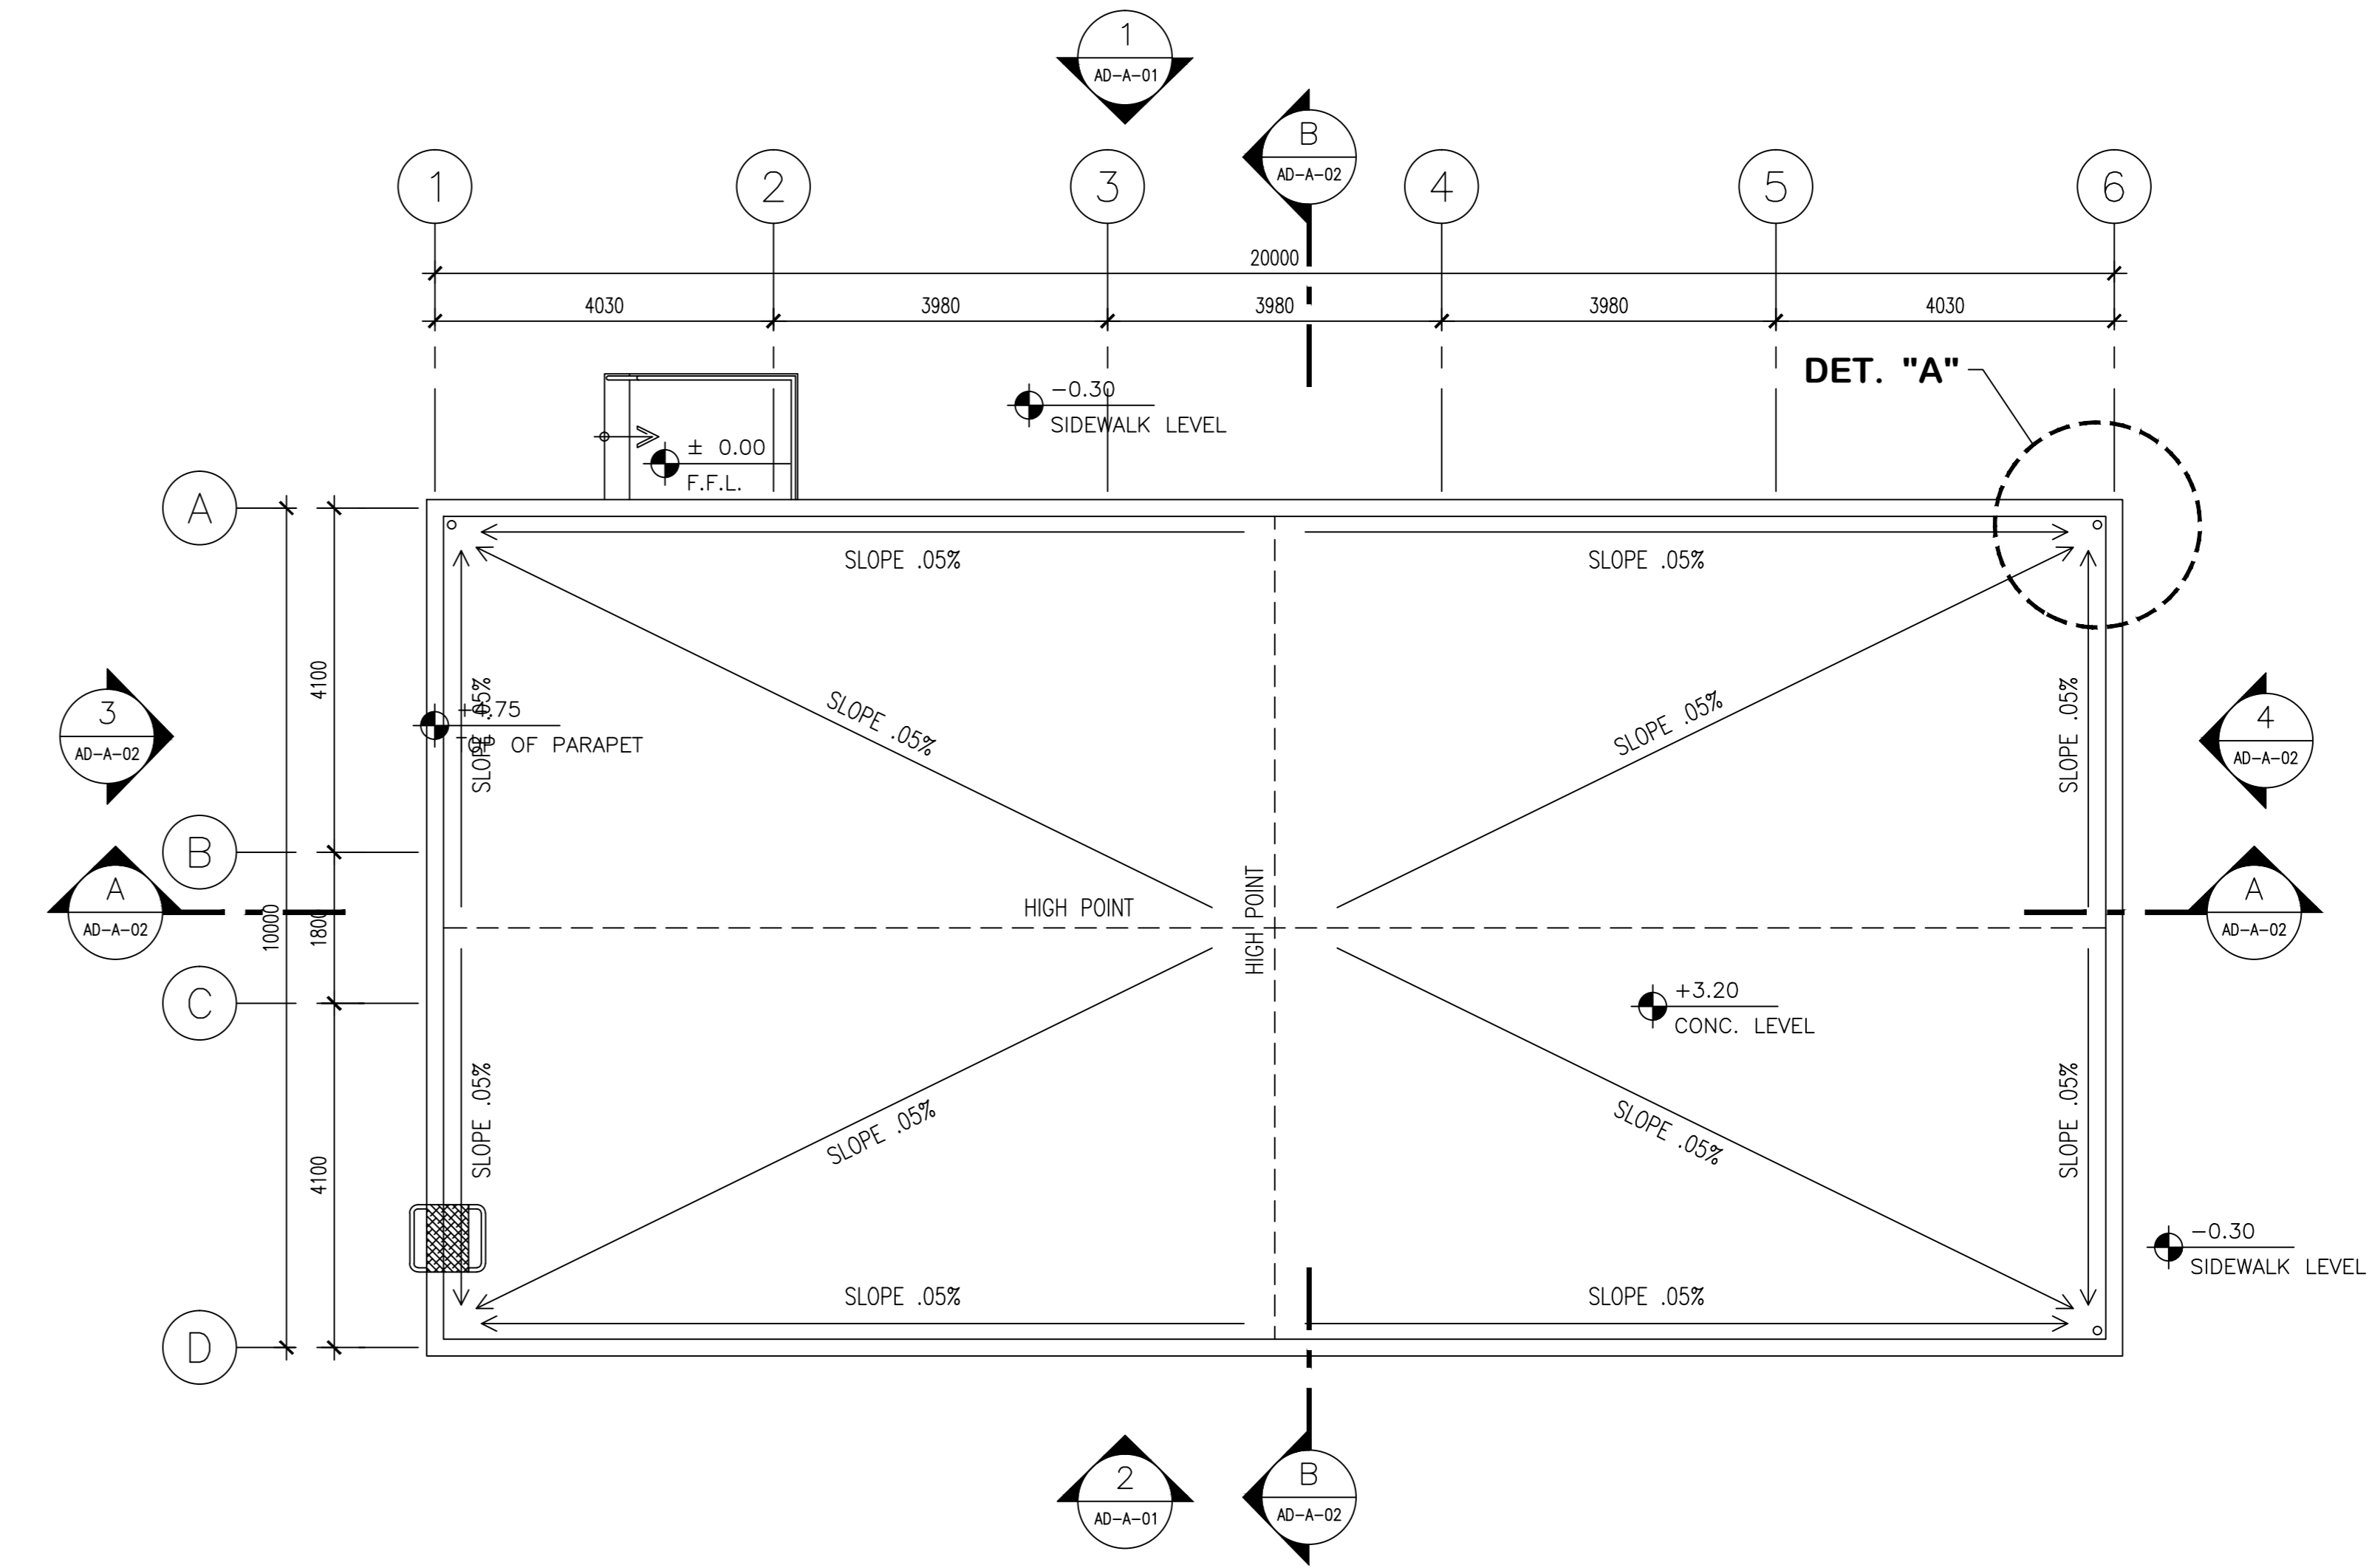

**1 ADMIN. OFFICE BLDG. GROUND FLOOR PLAN**

AD-A-01 SCALE: 1:100

**3 ADMIN. OFFICE BLDG. ROOF LAYOUT**

AD-A-01 SCALE: 1:100

**2 ADMIN. OFFICE BLDG. FURNITURE LAYOUT**

AD-A-01 SCALE: 1:100

**A ROOF DRAIN DETAIL**

AD-A-01 SCALE: 1:10

**DOORS SCHEDULE**

DOOR TYPE	DESCRIPTION	MASONRY OPENING (WIDTH/HEIGHT) m	REMARKS
D-1A	DOUBLE LEAF, SIDE HINGED TYPE, DOUBLE LEAVES, 8mm THICK TEMPERED TINTED GLASS IN ANODIZED ALUMINUM FRAME	1.60x2.20	WITH LATCH SET LOCK SET & ONE WAY CONCEALED DOOR CLOSER
D-2	SINGLE LEAF, SIDE HINGED TYPE, SOLID HARDWOOD PANEL DOOR IN HARDWOOD FRAME	1.00x2.20	WITH LOCK SET
D-3	SINGLE LEAF, SIDE HINGED FLUSH TYPE, HOLLOW CORE ON HARDWOOD FRAME WITH LOUVERS	0.80x2.20	WITH LOCK SET
D-4	SINGLE LEAF, SIDE HINGED ALUMINUM SHEET PANEL TYPE IN METAL FRAME	0.70x2.20	WITH LATCH SET
D-5	SINGLE LEAF, SIDE HINGED TYPE, SOLID HARDWOOD PANEL DOOR IN HARDWOOD FRAME	1.00x2.20	WITH PANIC DEVICE

**WINDOWS SCHEDULE**

WINDOW TYPE	DESCRIPTION	MASONRY OPENING (WIDTH/HEIGHT) m	SILL HEIGHT (m)	REMARKS
W-1	BOOTOM PANE FIXED, TOP PANE OPENABLE TOP HUNG W/ 6mm THICK GLASS, SINGLE GALZED IN ANODIZED ALUMINUM FRAME	1.00x1.50	0.70	WITH LATCH
W-4	FIXED TYPE 6mm THICK TINTED GLASS IN FIXED ANODIZED ALUMINUM FRAME	0.40x0.60	1.60	WITH EXHAUST FAN
W-5	FIXED TYPE 6mm THICK TINTED SINGLE GLAZED IN ANODIZED ALUMINUM FRAME	0.80x0.40	1.80	-
W-6	BOOTOM PANE FIXED, TOP PANE OPENABLE TOP HUNG W/ 6mm THICK GLASS, SINGLE GALZED IN ANODIZED ALUMINUM FRAME	0.60x1.50	0.70	WITH LATCH